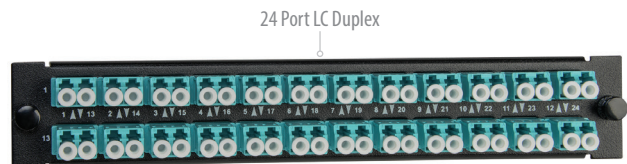

Horizontal Adapter Panels

For use with 10U and/or 1U horizontal enclosures

24 Port LC Duplex

Front View

10U/6U Horizontal Adapter Panels

CBX-HF-HHU48LCAZ - 48 FIBER (24 Port) LC 10G Aqua Adapter Panel with Horizontal Port Numbering

CBX-HF-HHU48LCTP - 48 FIBER (24 Port) LC 62.5/125 Adapter Panel with Horizontal Port Numbering

CBX-HF-HHU48LCBZ - 48 FIBER (24 Port) LC 9/125 Adapter Panel with Horizontal Port Numbering

Blank Panels

CBX-HB-VH06 - 10U/6U/1U Blank Panel