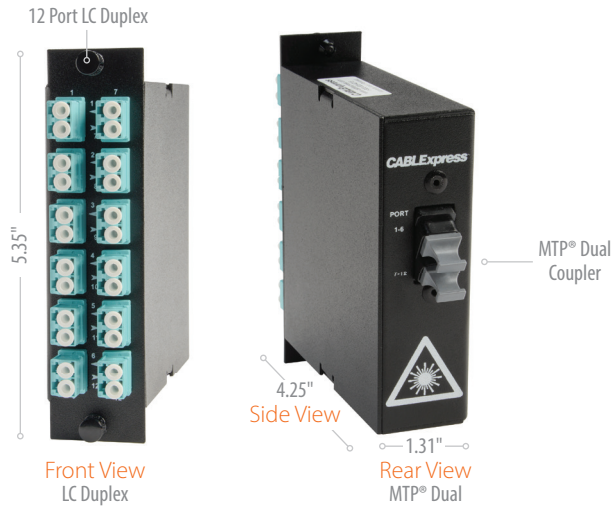

4U Enclosure

Enclosure CBX-HE-Vo4
4U rack mount fiber distribution enclosure

Enclosure Options

4U Modules

4U LC Modules

- CBX-HM-V0424LCAZ - 24 Fiber (12 Port) LC/2 MTP® 10G Aqua Module
- CBX-HM-V0424LCTP - 24 Fiber (12 Port) LC/2 MTP® 62.5/125 Multimode Module
- CBX-HM-V0424LCBZ - 24 Fiber (12 Port) LC/2 MTP® 9/125 Singlemode Module

4U SC Modules

4U SC Modules

- CBX-HM-V0412SCAZ - 12 Fiber (6 Port) SC/1 MTP® 10G Aqua Module
- CBX-HM-V0412SCTP - 12 Fiber (6 Port) SC/1 MTP® 62.5/125 Multimode Module
- CBX-HM-V0412SCBZ - 12 Fiber (6 Port) SC/1 MTP® 9/125 Singlemode Module

4U Adapter Panels

4U LC Adapter Panels

- CBX-HF-V0424LCAZ - 24 Fiber (12 Port) LC 10G Aqua Adapter Panel
- CBX-HF-V0424LCTP - 24 Fiber (12 Port) LC 62.5/125 Multimode Adapter Panel
- CBX-HF-V0424LCBZ - 24 Fiber (12 Port) LC 9/125 Singlemode Adapter Panel

Blank Panel

- CBX-HB-VH04 - 4U Blank Panel

Our CABLEExpress® "H-Series" Enclosure solutions are available in both Vertical (H10V) and Horizontal (H10H) mounting configurations which allow users to chose port orientation to mirror either the Brocade® or Cisco® high-density director switches.