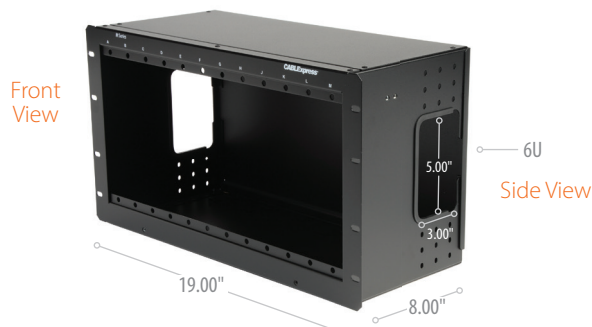

6U Vertical Enclosure

Choose vertical modules or adapter panels to emulate vertical port alignment

Enclosure
CBX-HE-V06 | 6U rack mount fiber distribution enclosure