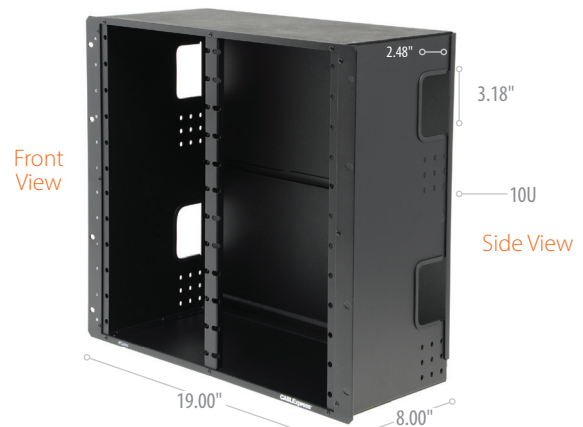

10U Vertical Enclosure

Choose vertical modules or adapter panels to emulate vertical port alignment

Enclosure
CBX-HE-V10 | 10U rack mount fiber distribution enclosure

10U Horizontal Enclosure

Choose horizontal modules or adapter panels to emulate horizontal port alignment

Enclosure
CBX-HE-H10 | 10U rack mount fiber distribution enclosure

6U Vertical Enclosure

Choose vertical modules or adapter panels to emulate vertical port alignment

Enclosure
CBX-HE-V06 | 6U rack mount fiber distribution enclosure