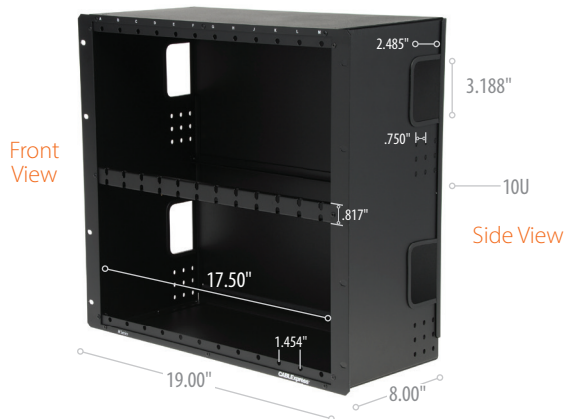

Our CABLEExpress® "H-Series" Enclosure solutions are available in both Vertical (H10V) and Horizontal (H10H) mounting configurations which allow users to chose port orientation to mirror either the Brocade® or Cisco® high-density director switches.

Their high-density design can accommodate up to 576 duplex LC ports in one 10U enclosure, while addressing cable management issues that come with high-density designs. The 6U and 1U modules are interoperable to maximize design flexibility. Plus, they all come standard with a lifetime warranty.

Features

- Adapter panels and modules allow for easy future upgrades.
- Modules have interoperability between the 10U, 6U and 1U Enclosures
- Low loss components allow flexibility in fiber network design.
- Molded, angled MTP® couplers allow for easy removal and insertion.
- Rugged design allows fiber to remain secure.

10U Vertical Enclosure

Choose vertical modules or adapter panels to emulate vertical port alignment

Enclosure
CBX-HE-V10 | 10U rack mount fiber distribution enclosure