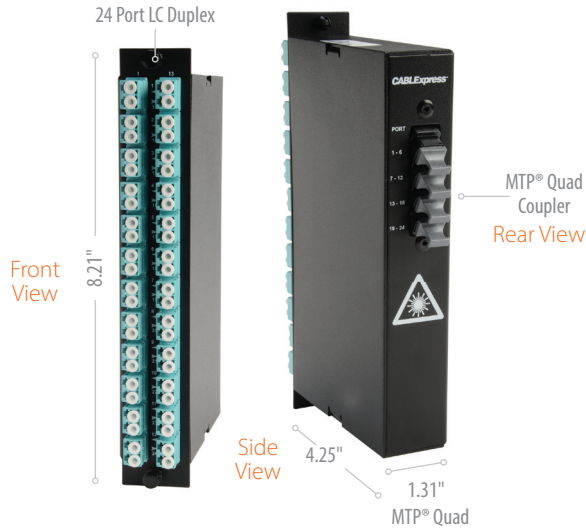

Enclosure
CBX-HE-H10 | 10U rack mount fiber distribution enclosure

6U Vertical Enclosure

Choose vertical modules or adapter panels to emulate vertical port alignment

Enclosure
CBX-HE-V06 | 6U rack mount fiber distribution enclosure

1U Horizontal Enclosure

Choose horizontal modules or adapter panels to emulate horizontal port alignment

Enclosure
CBX-HE-H01 | 1U rack mount fiber distribution enclosure

Vertical Modules

For use with 10U and/or 6U vertical enclosures

10U/6U Vertical Modules

CBX-HM-VHU48LCAZ - 48 FIBER (24 Port) LC/4 MTP® 10G Adapter Panel with Vertical Port Numbering

CBX-HM-VHU48LCTP - 48 FIBER (24 Port) LC/4 MTP® 62.5/125 Module with Vertical Port Numbering