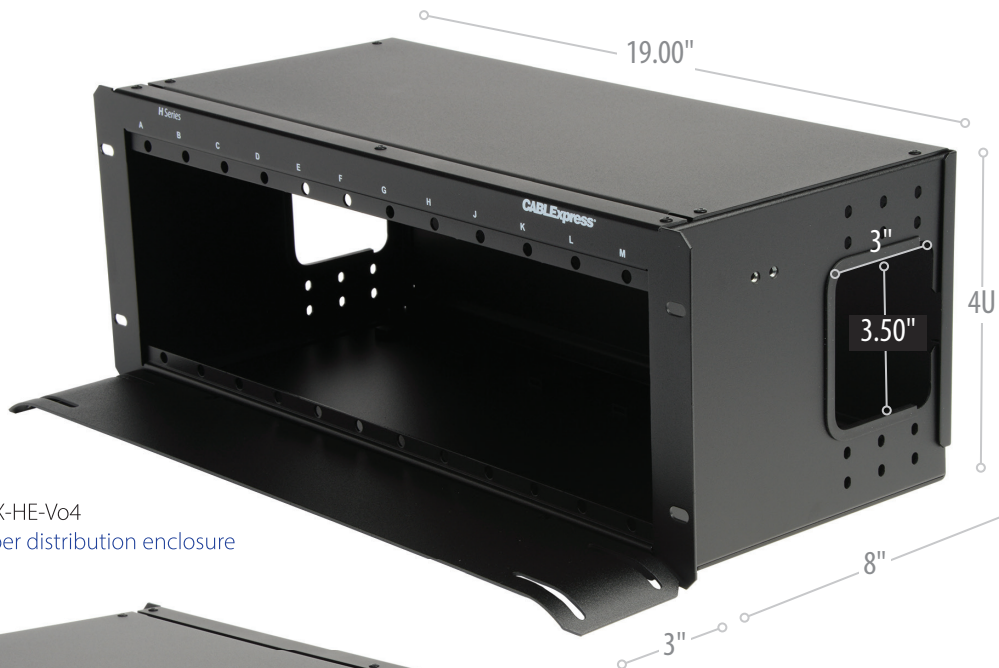

Our CABLEExpress® "H-Series" 4U Enclosure solutions provide high-density, low DB loss connections. They can accommodate up to 144 duplex LC ports in one enclosure, while addressing cable management issues that come with high-density designs. Plus, they come standard with a lifetime warranty.

4U Enclosure

Enclosure CBX-HE-Vo4
4U rack mount fiber distribution enclosure

Enclosure Options

4U Modules

4U LC Modules

- CBX-HM-V0424LCAZ - 24 Fiber (12 Port) LC/2 MTP® 10G Aqua Module
- CBX-HM-V0424LCTP - 24 Fiber (12 Port) LC/2 MTP® 62.5/125 Multimode Module
- CBX-HM-V0424LCBZ - 24 Fiber (12 Port) LC/2 MTP® 9/125 Singlemode Module

4U SC Modules

4U SC Modules

- CBX-HM-V0412SCAZ - 12 Fiber (6 Port) SC/1 MTP® 10G Aqua Module
- CBX-HM-V0412SCTP - 12 Fiber (6 Port) SC/1 MTP® 62.5/125 Multimode Module
- CBX-HM-V0412SCBZ - 12 Fiber (6 Port) SC/1 MTP® 9/125 Singlemode Module

Blank Panel

- CBX-HB-VH04 - 4U Blank Panel

Our CABLEExpress® "H-Series" Enclosure solutions are available in both Vertical (H10V) and Horizontal (H10H) mounting configurations which allow users to chose port orientation to mirror either the Brocade® or Cisco® high-density director switches.