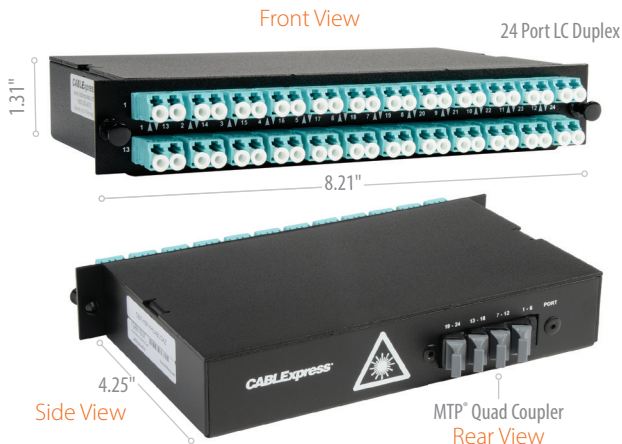

Horizontal Modules

For use with 10U and/or 1U horizontal enclosures

10U/1U Horizontal Modules

CBX-HM-HHU48LCAZ - 48 FIBER (24 Port) LC/4 MTP® Zirconia 10G Aqua Module with Horizontal Port Numbering

CBX-HM-HHU48LCTP - 48 FIBER (24 Port) LC/4 MTP® 62.5/125 Module with Horizontal Port Numbering

CBX-HM-HHU48LCBZ - 48 FIBER (24 Port) LC/4 MTP® 9/125 Module with Horizontal Port Numbering