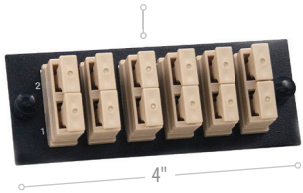

1U Enclosure

Accepts 4 modules and/or adapter panels

Question:
Old pdf lists top view as 6" depth side view lists 10" depth. Which is the correct dimension?

Enclosure CBX-AE-1U4
1U rack mount fiber distribution enclosure

Removable Rear Door/Lid for Cable Management Access

2U Enclosure

Accepts 8 modules and/or adapter panels

Question:
Old pdf lists top view as 6" depth side view lists 10" depth. Which is the correct dimension?

Enclosure CBX-AE-2U8
2U rack mount fiber distribution enclosure

Removable Rear Door/Lid for Cable Management Access

Adapter panels

SC Duplex Couplers

SC Adapter Panels

- CBX-FE-F12SCAZ - 12 Fiber SC Zirconia Aqua 10 GIG
- CBX-FE-F12SCAP - 12 Fiber SC Aqua 10 G IG
- CBX-FE-F12SCTZ - 12 Fiber SC Zirconia 62.5/125
- CBX-FE-F12SCTP - 12 Fiber SC 62.5/125
- CBX-FE-F12SCBZ - 12 Fiber SC Zirconia 9/125