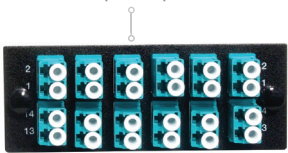

LC Duplex Couplers