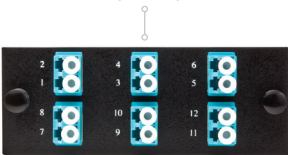

LC Duplex Couplers