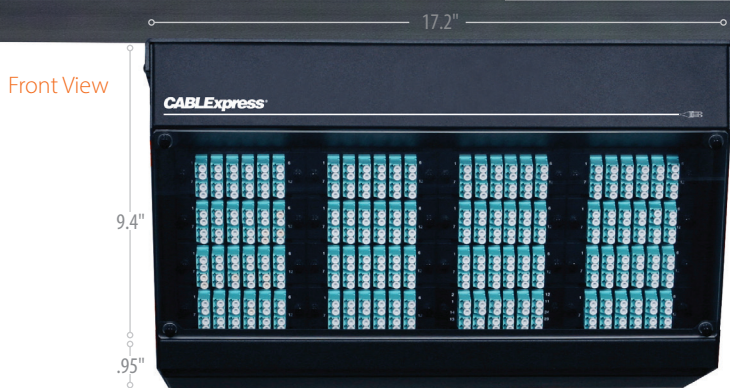

The Skinny-Trunk® ladder rack enclosures are multimedia patch panels that mount directly to overhead conveyance for added space in the data center.

Available in full size (up to 192 LC duplex ports or 96 copper ports) or mini (up to 96 LC duplex ports or 48 copper ports), they're the first enclosures specifically designed to live above the rack. Ladder rack enclosures allow customers to stay in compliance with TIA-942 standards, while increasing manageability, keeping dB loss to a minimum and freeing up valuable rack space. Like all CABLEExpress brand products, ladder rack enclosures are backed by a lifetime warranty.

Features

- Mount to overhead conveyance (ladder rack and basket tray) to save valuable conditioned space in the data center
- Easy, one-person mounting saves time and money on install
- Full-size accepts 16 modules or feed-through adapter panels, mini accepts eight.
- Separate channel available for flexible telescoping cable management
- When fully-populated, the full-size enclosure can hold up to 192 LC duplex ports or 96 copper ports (or a combination of the two), and the mini can hold up to 96 LC duplex ports or 48 copper ports (or a combination of the two).

Ladder Rack Enclosure

CBX-LR-OH16
Optional Cable Management Channel CBX-LR-OHCM

Mini Ladder Rack Enclosure

CBX-LR-OH08

Optional cable management channel also available.

LC Duplex Module
CBX-FE-M24LC4Z-ERC1043A

LC Duplex, Flangless, Stable Spring Couplers

CAT6 Coupler Panel
CBX-FE-F06KSL6

Loaded with Copper Jacks

Also available in SC/ST feed thru and more