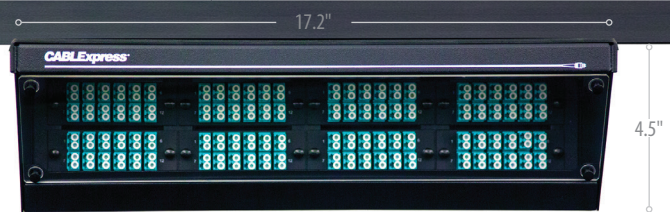

The Skinny-Trunk® ladder rack enclosures are multimedia patch panels that mount directly to overhead conveyance for added space in the data center.

Available in full size (up to 192 LC duplex ports or 96 copper ports) or mini (up to 96 LC duplex ports or 48 copper ports), they're the first enclosures specifically designed to live above the rack. Ladder rack enclosures allow customers to stay in compliance with TIA-942 standards, while increasing manageability, keeping dB loss to a minimum and freeing up valuable rack space. Like all CABLEExpress brand products, ladder rack enclosures are backed by a lifetime warranty.

## Features

- Mount to overhead conveyance (ladder rack and basket tray) to save valuable conditioned space in the data center
- Easy, one-person mounting saves time and money on install
- Full-size accepts 16 modules or feed-through adapter panels, mini accepts eight.
- Separate channel available for flexible telescoping cable management
- When fully-populated, the full-size enclosure can hold up to 192 LC duplex ports or 96 copper ports (or a combination of the two), and the mini can hold up to 96 LC duplex ports or 48 copper ports (or a combination of the two).

## Ladder Rack Enclosure

**CBX-LR-OH16**  
Optional Cable Management Channel CBX-LR-OHCM

## Mini Ladder Rack Enclosure

**CBX-LR-OH08**

Optional cable management channel also available.

**LC Duplex Module**  
**CBX-FE-M24LC4Z-ERC1043A**

LC Duplex, Flangless, Stable Spring Couplers

**CAT6 Coupler Panel**  
**CBX-FE-F06KSL6**